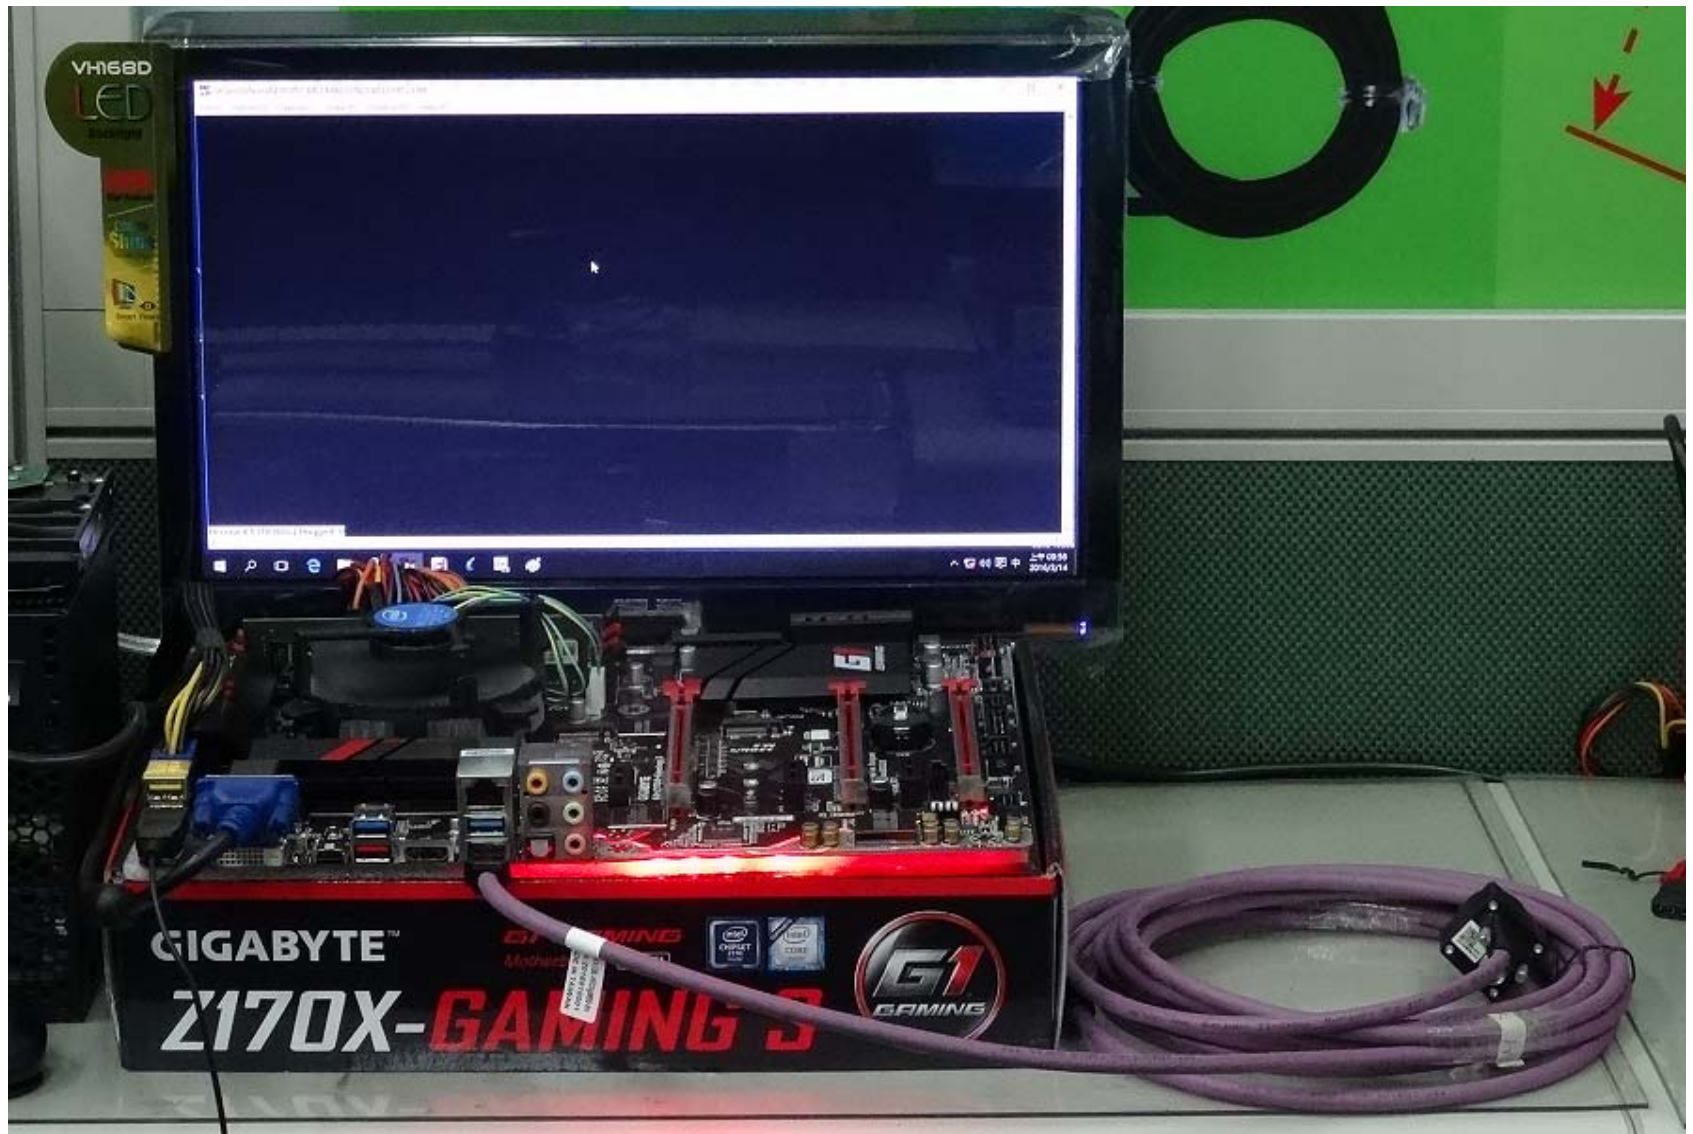

Tested Camera : STC-MCCM401U3V

Tested time : 89h

STC-MCCM401U3V

FPS:89.5/FrameCount:28638237[28640538]

Received:28633055 / Dropped: 0

JARGY CO., LTD.

Test Report

Model : CBL-HFD3igMBS-5m
Camera Brand Name : SENTECH

Ver : 1.0

Date : 2016/3/14

Test Platform

Type	PC		
Model	GIGABYTE GA-Z170X-Gaming 3		
OS	Windows 10 Pro 64-bit		
CPU	Intel Core i5-6400		
HDD	SATA III 1TB		
RAM	DDR4 4GB		
USB 3.0	PCH 6 Ports(Intel Z170 Native)		

Tested Camera : STC-MCCM401U3V

Tested time : 164h

STC-MCCM401U3V

FPS:89.6/FrameCount:53115061[53116308]

Received:53107036 / Dropped: 0

JARGY CO., LTD.

Test Report

Model : CBL-HFD3igMBS-7m
Camera Brand Name : SENTECH

Ver : 1.0

Date : 2016/3/28

Test Platform

Type	PC		
Model	msi Z170A PC MATE		
OS	Windows 10 Pro 64-bit		
CPU	Intel Core i5-6400		
HDD	SATA III 1TB		
RAM	DDR4 4GB		
USB 3.0	PCH 6 Ports(Intel Z170 Native)		