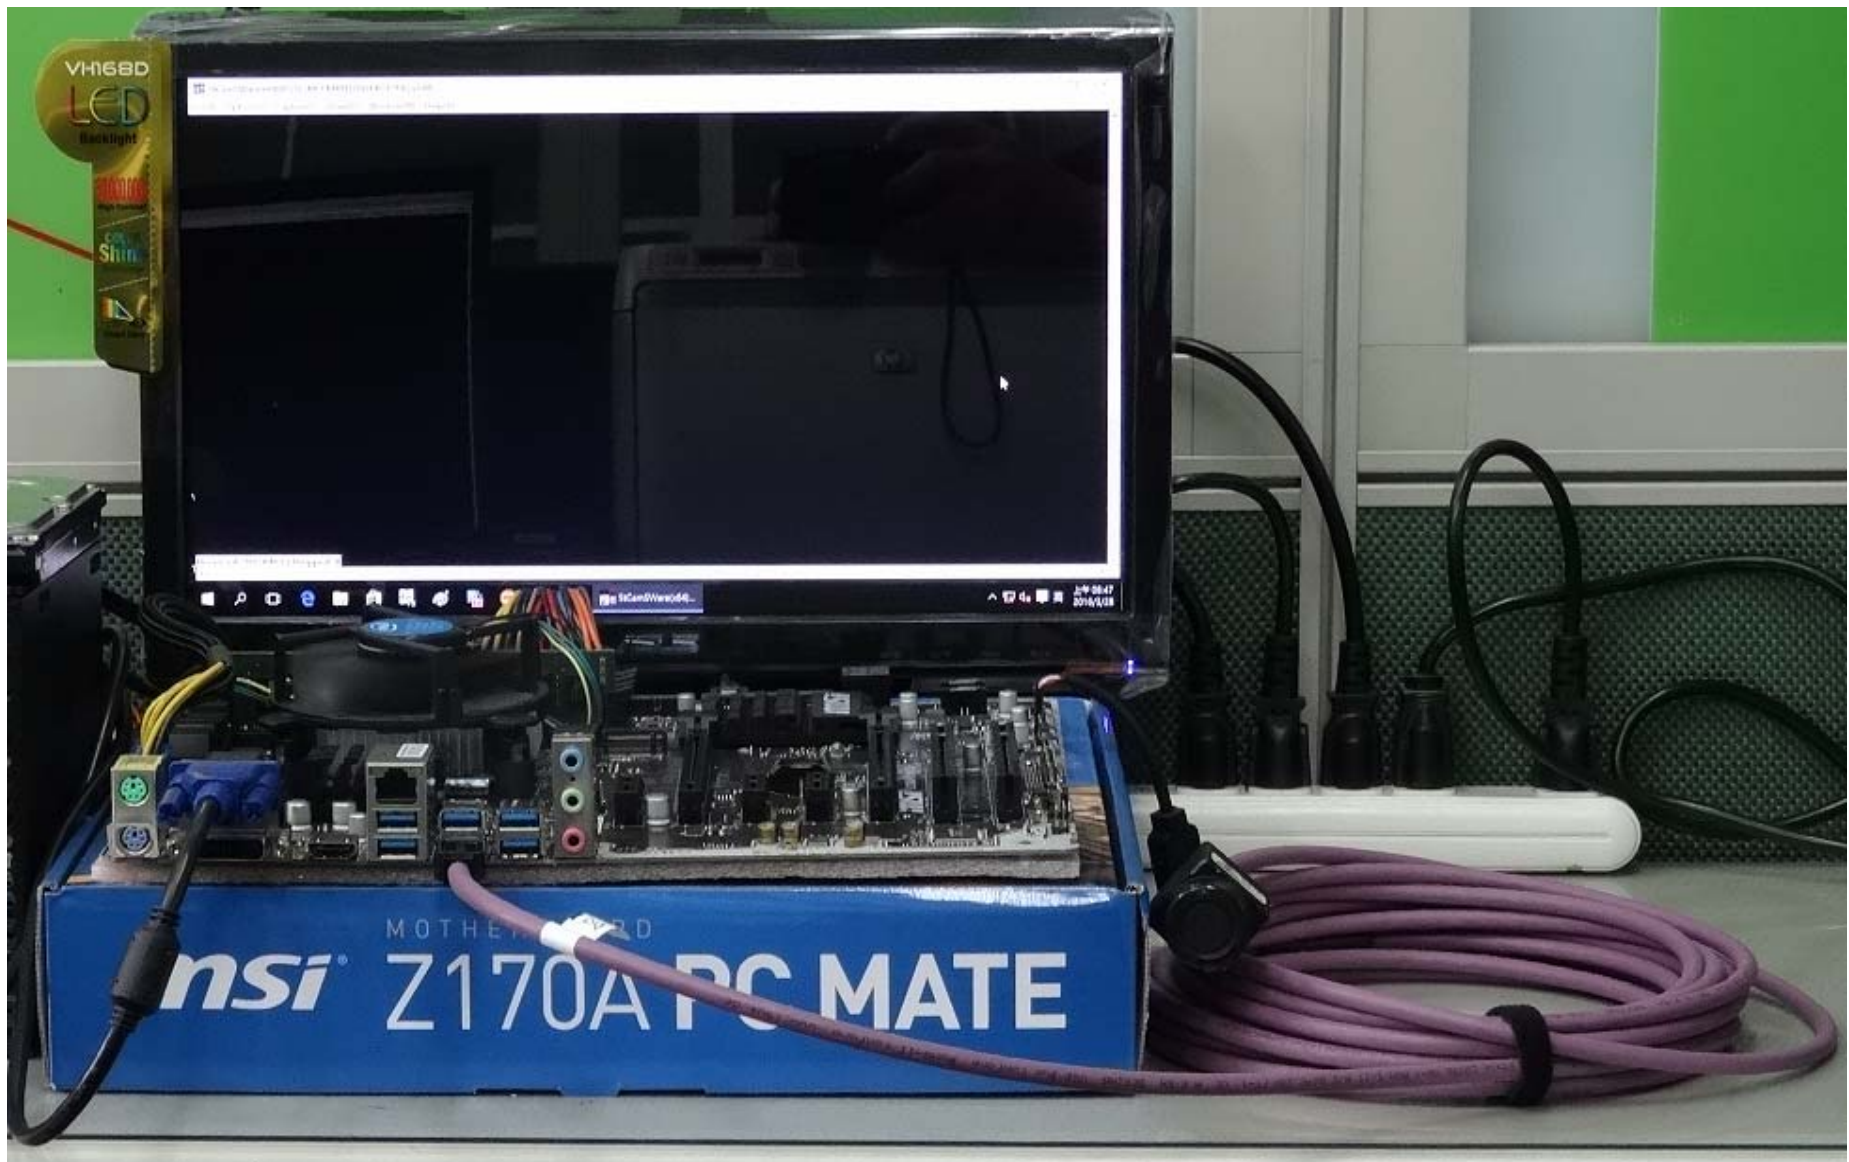

Ver : 1.0

Date : 2016/3/14

Test Platform

Type	PC		
Model	GIGABYTE GA-Z170X-Gaming 3		
OS	Windows 10 Pro 64-bit		
CPU	Intel Core i5-6400		
HDD	SATA III 1TB		
RAM	DDR4 4GB		
USB 3.0	PCH 6 Ports(Intel Z170 Native)		

Tested Camera : STC-MCCM401U3V

Tested time : 164h

STC-MCCM401U3V

FPS:89.6/FrameCount:53115061[53116308]

Received:53107036 / Dropped: 0

JARGY CO., LTD.

Test Report

Model : CBL-HFD3igMBS-7m
Camera Brand Name : SENTECH

Ver : 1.0

Date : 2016/3/28

Test Platform

Type	PC		
Model	msi Z170A PC MATE		
OS	Windows 10 Pro 64-bit		
CPU	Intel Core i5-6400		
HDD	SATA III 1TB		
RAM	DDR4 4GB		
USB 3.0	PCH 6 Ports(Intel Z170 Native)		

Tested Camera : STC-MCCM401U3V

Tested time : 87h

STC-MCCM401U3V[14G3219]

FPS:89.6/FrameCount:28326544[28327744]

Received:28321930 / Dropped: 0

JARGY CO., LTD.

Test Report

Model : CBL-HFD3igMBS-8m
Camera Brand Name : SENTECH